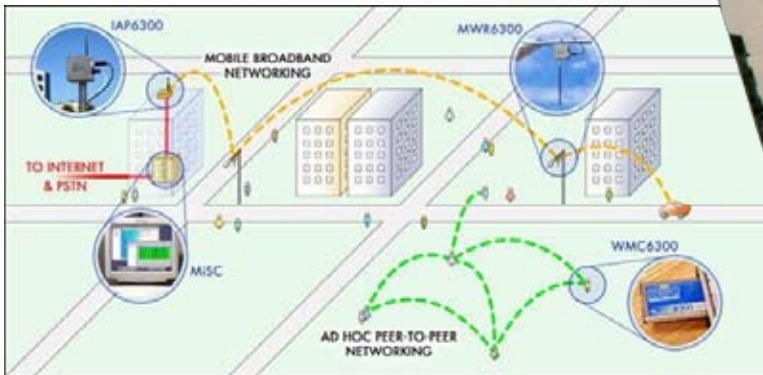

Ad Hoc Networking Modem Card

Our PCMCIA wireless card is part of the ITT family of networking products for the battlefield. It provides scalable, high performance mobile ad hoc networking for warfighters. By simply inserting the wireless modem card into a host computer, up to 6 Mbps of data is available for streaming audio, video, and position location whenever and wherever needed.

Performance

- 2400 - 2480 MHz RF Frequency which can be customized
- Spread Spectrum for building penetration
- Maximum 6 Mbps transmission data rate
- MC-CSMA/CA algorithm for channel access
- Adaptive transmission protocol constantly adapts data rate and coding to link conditions
- Ad hoc networking with minimal overhead
  - Self forming
  - Self healing
  - Self configuring

Key Features

- High bandwidth
- Advanced ad hoc networking for extended range in urban operations
- Connectivity for on-the-move operations
- No need for network managers
- Instant-on operations

Ad Hoc-01, Approved for Public Release 01-08, EXPID1202